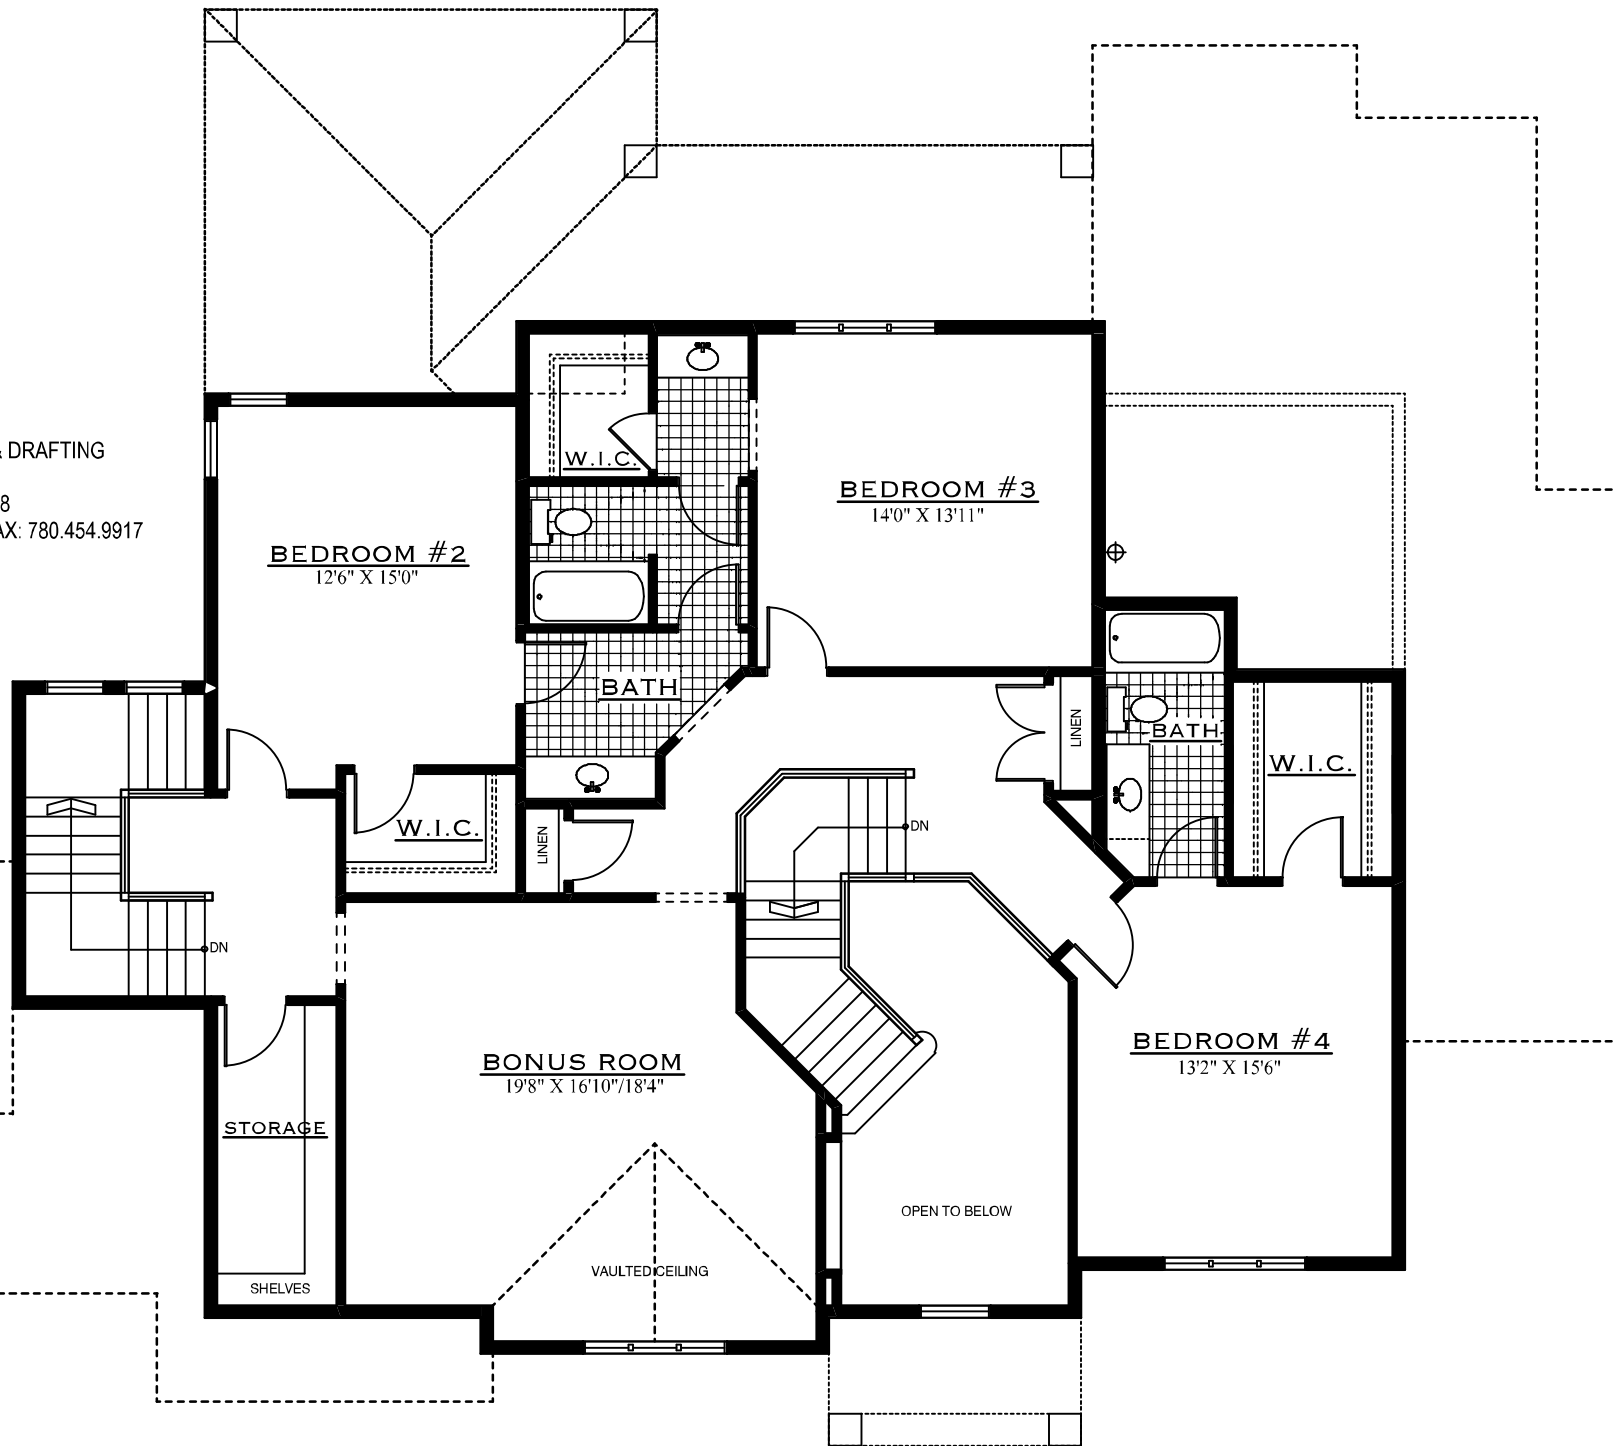

RESIDENTIAL DESIGN & DRAFTING  
15930-100A AVE.  
EDMONTON, AB, T5P 0L8  
PHONE: 780.488.3844 FAX: 780.454.9917

COPYRIGHT 2008  
ALL RIGHTS RESERVED

THE ROUSSETTE  
SECOND FLOOR PLAN  
1 630 SQ.FT.