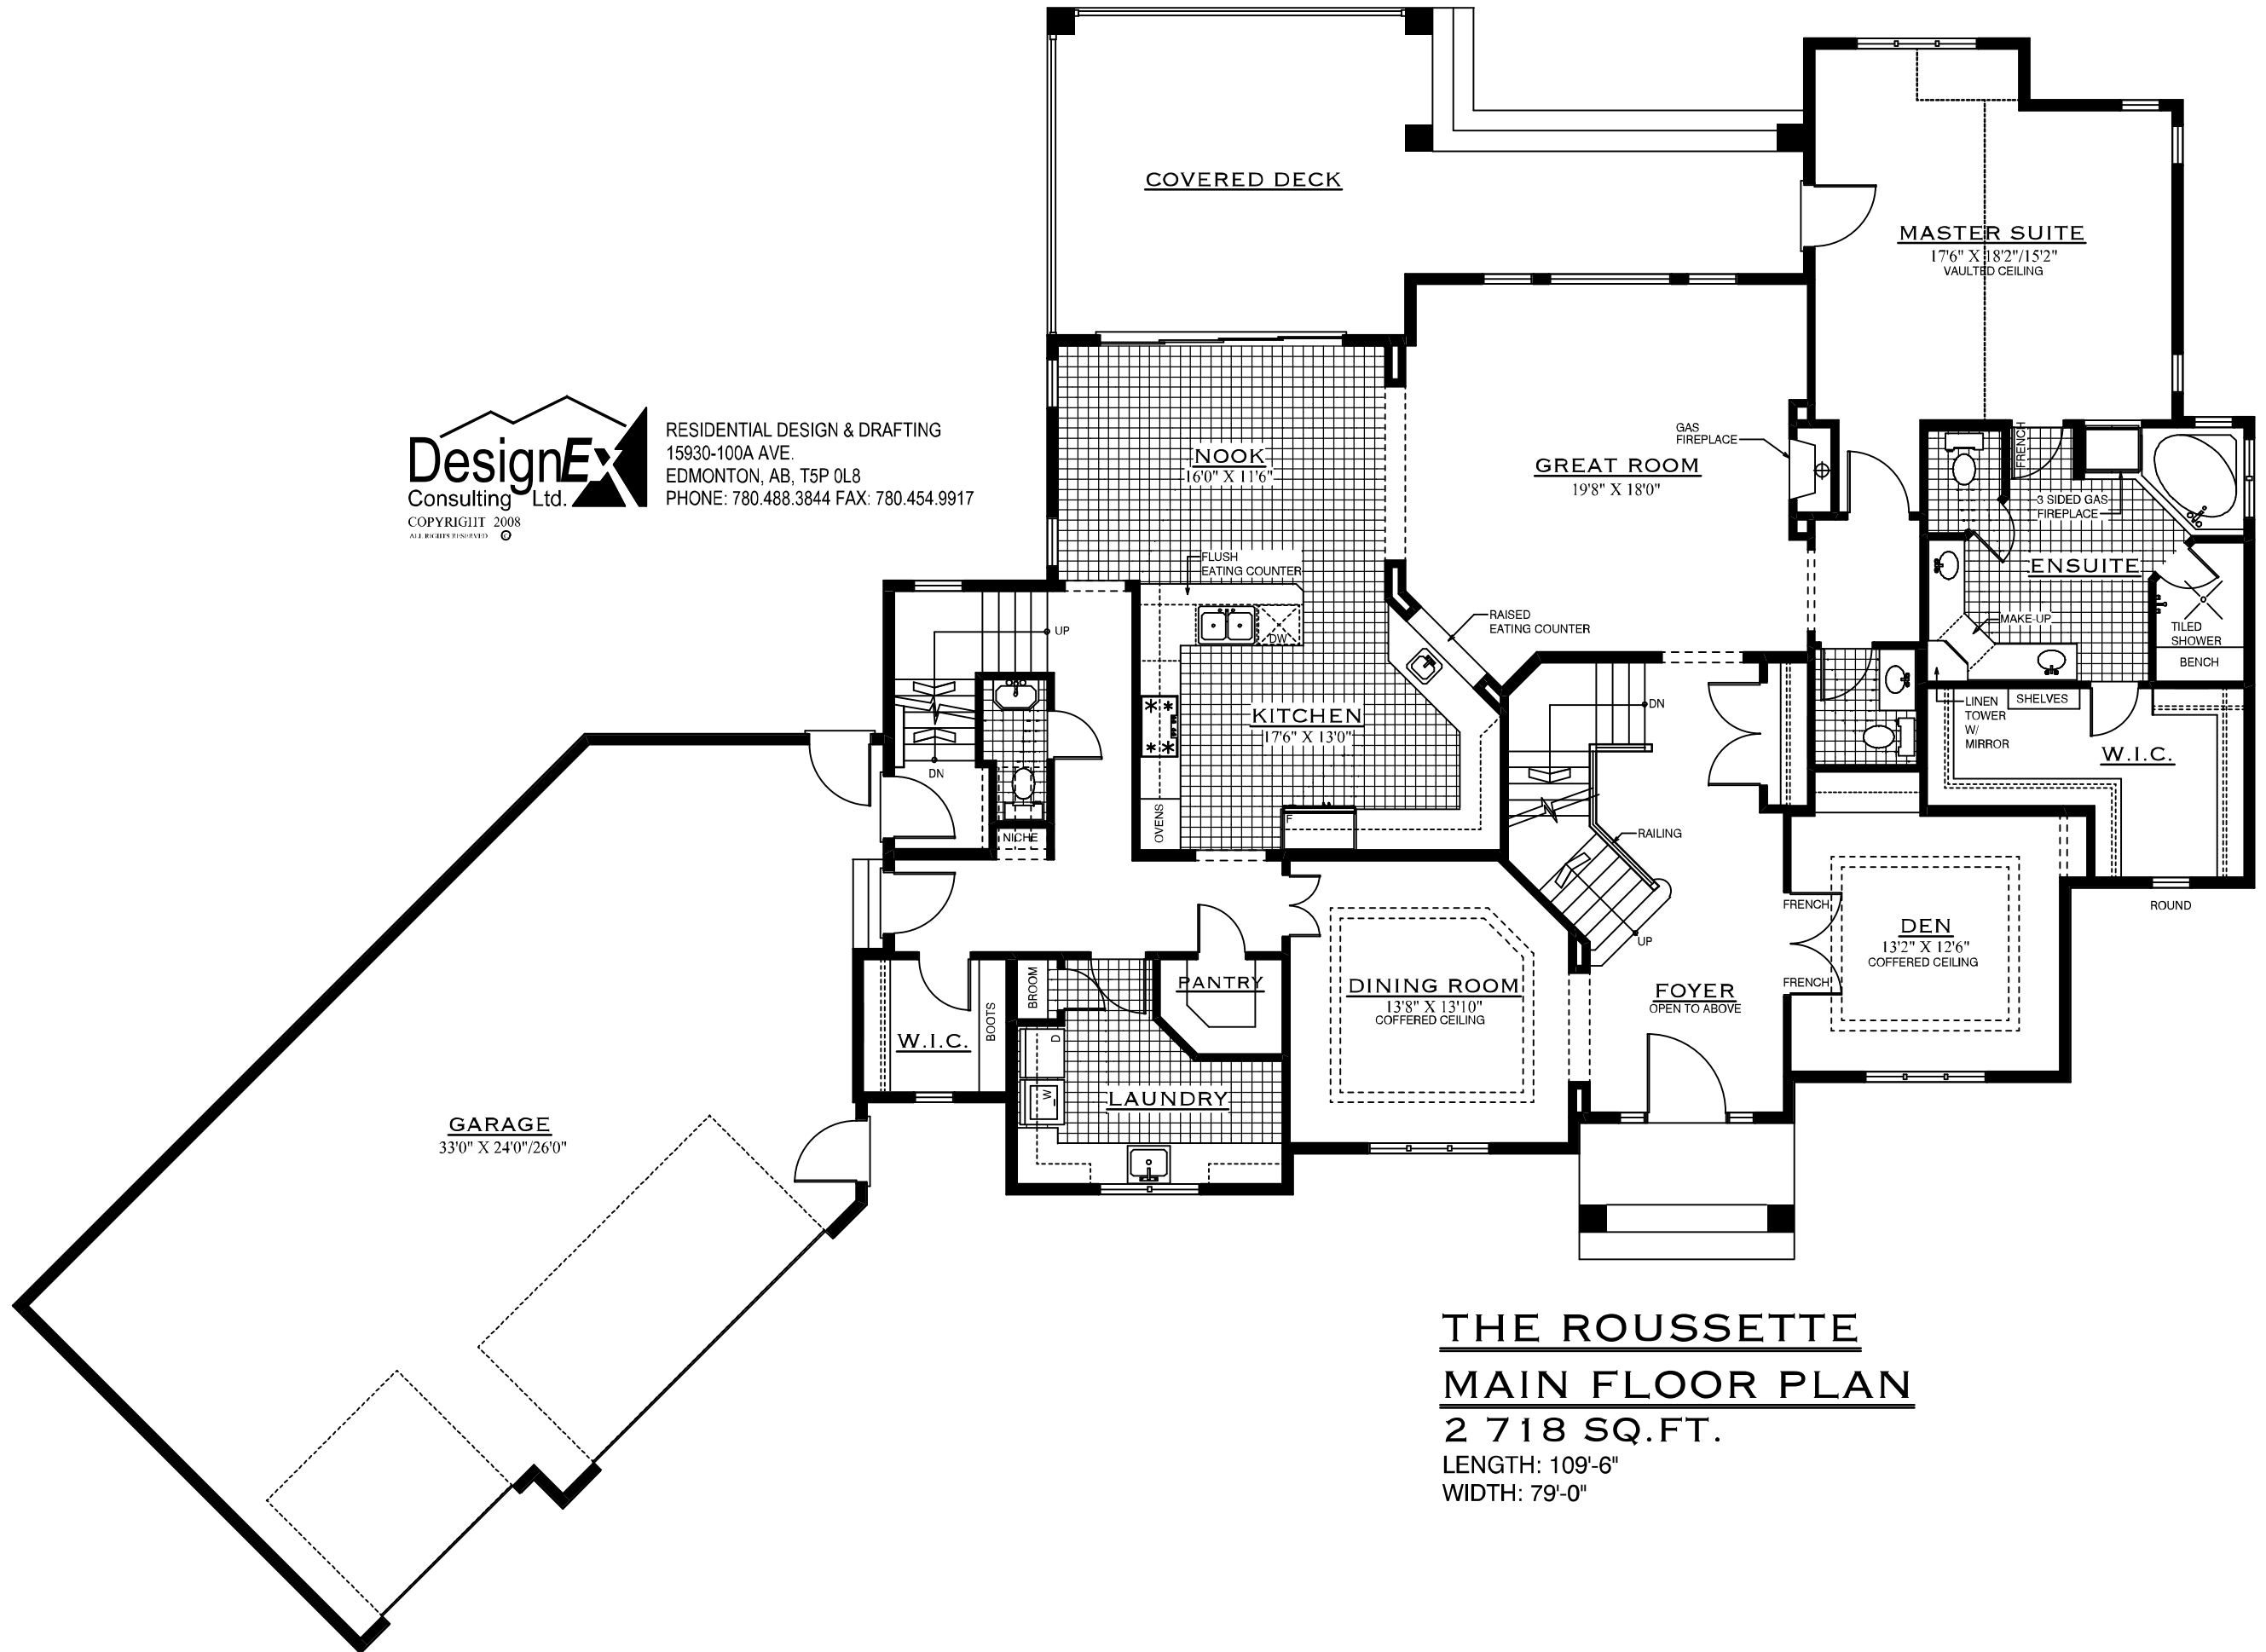

RESIDENTIAL DESIGN & DRAFTING
15930-100A AVE.
EDMONTON, AB, T5P 0L8
PHONE: 780.488.3844 FAX: 780.454.9917

THE ROUSSETTE
MAIN FLOOR PLAN
2 718 SQ.FT.
LENGTH: 109'-6"
WIDTH: 79'-0"