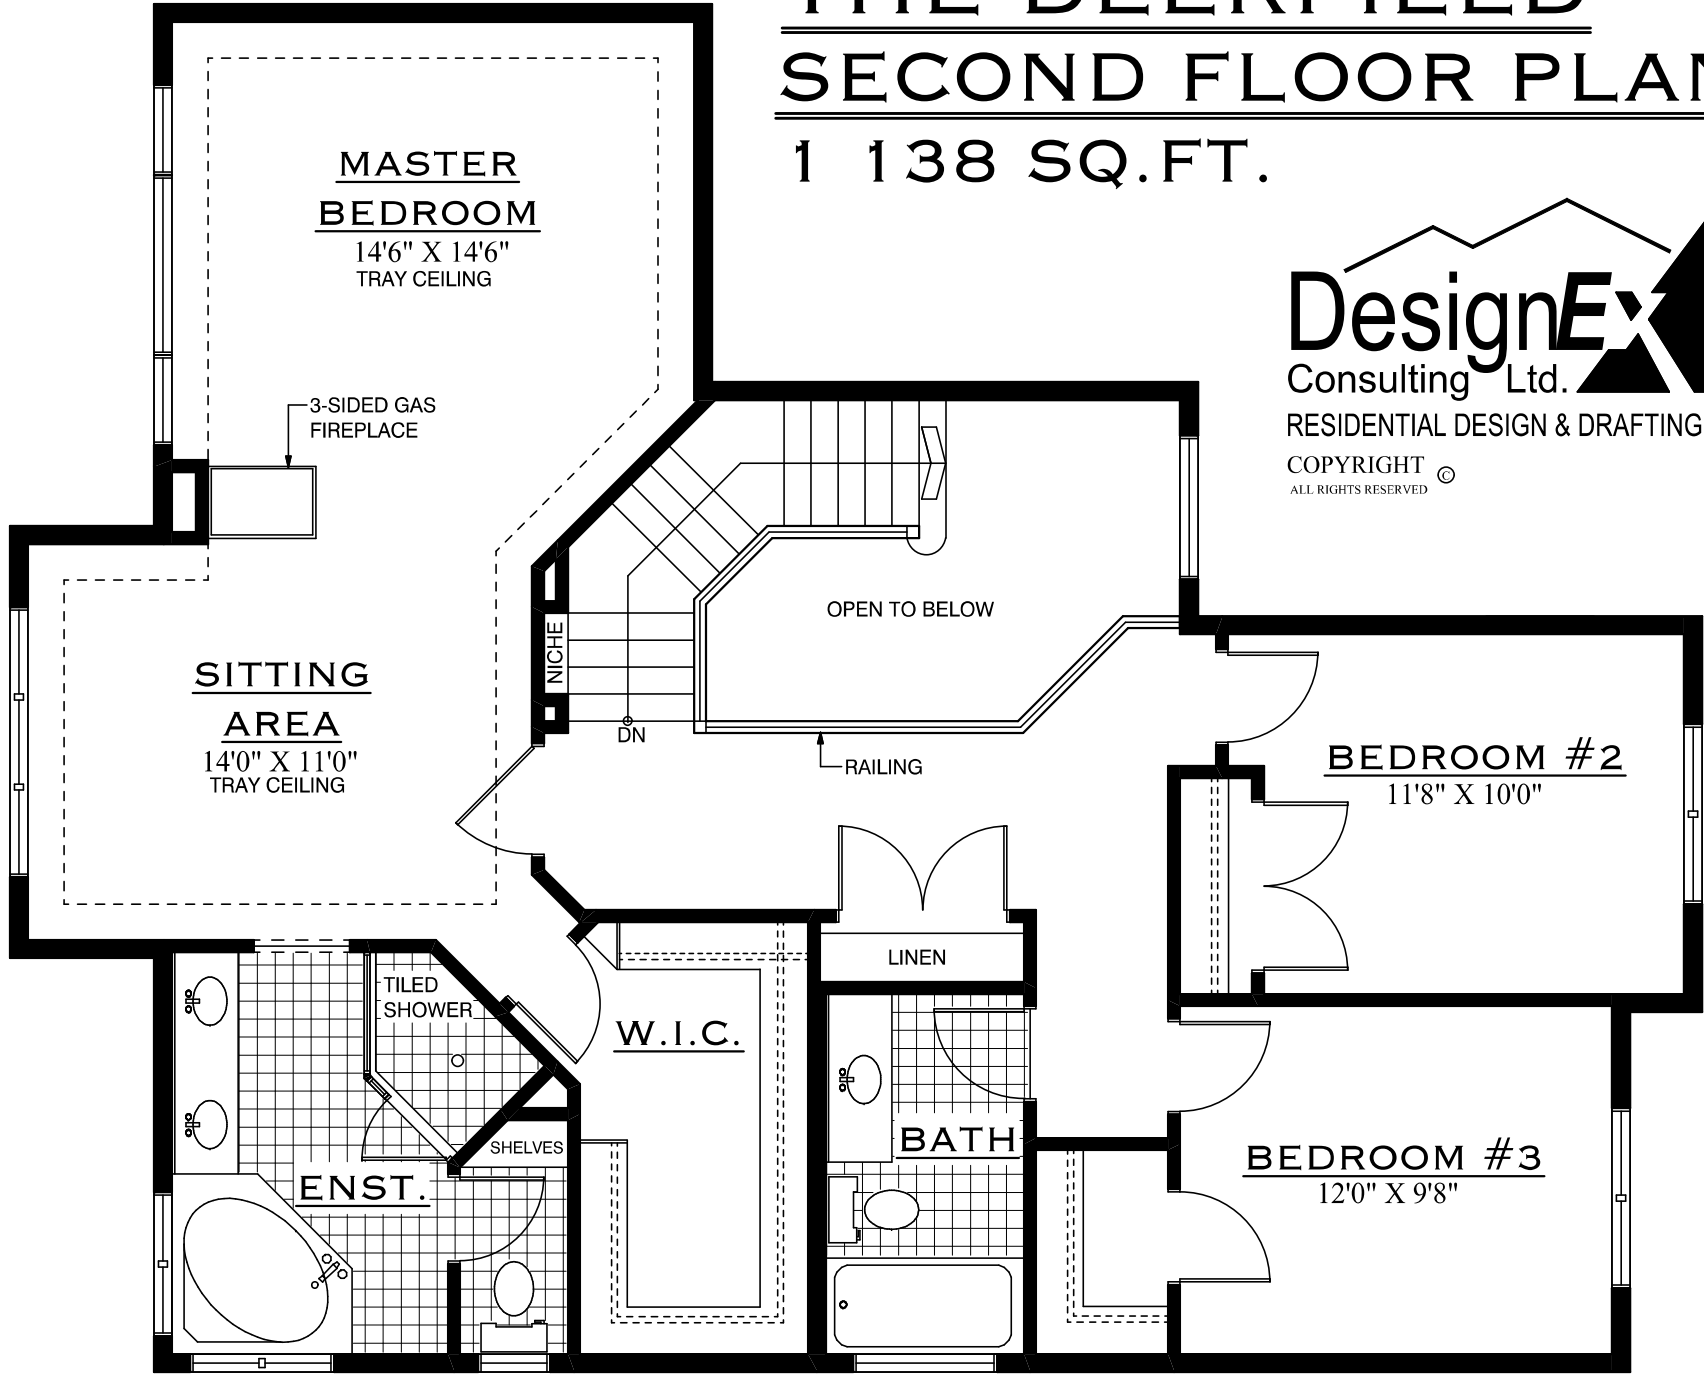

# THE DEERFIELD SECOND FLOOR PLAN

1 138 SQ.FT.

**DesignEx**  
Consulting Ltd.  
RESIDENTIAL DESIGN & DRAFTING  
COPYRIGHT ©  
ALL RIGHTS RESERVED