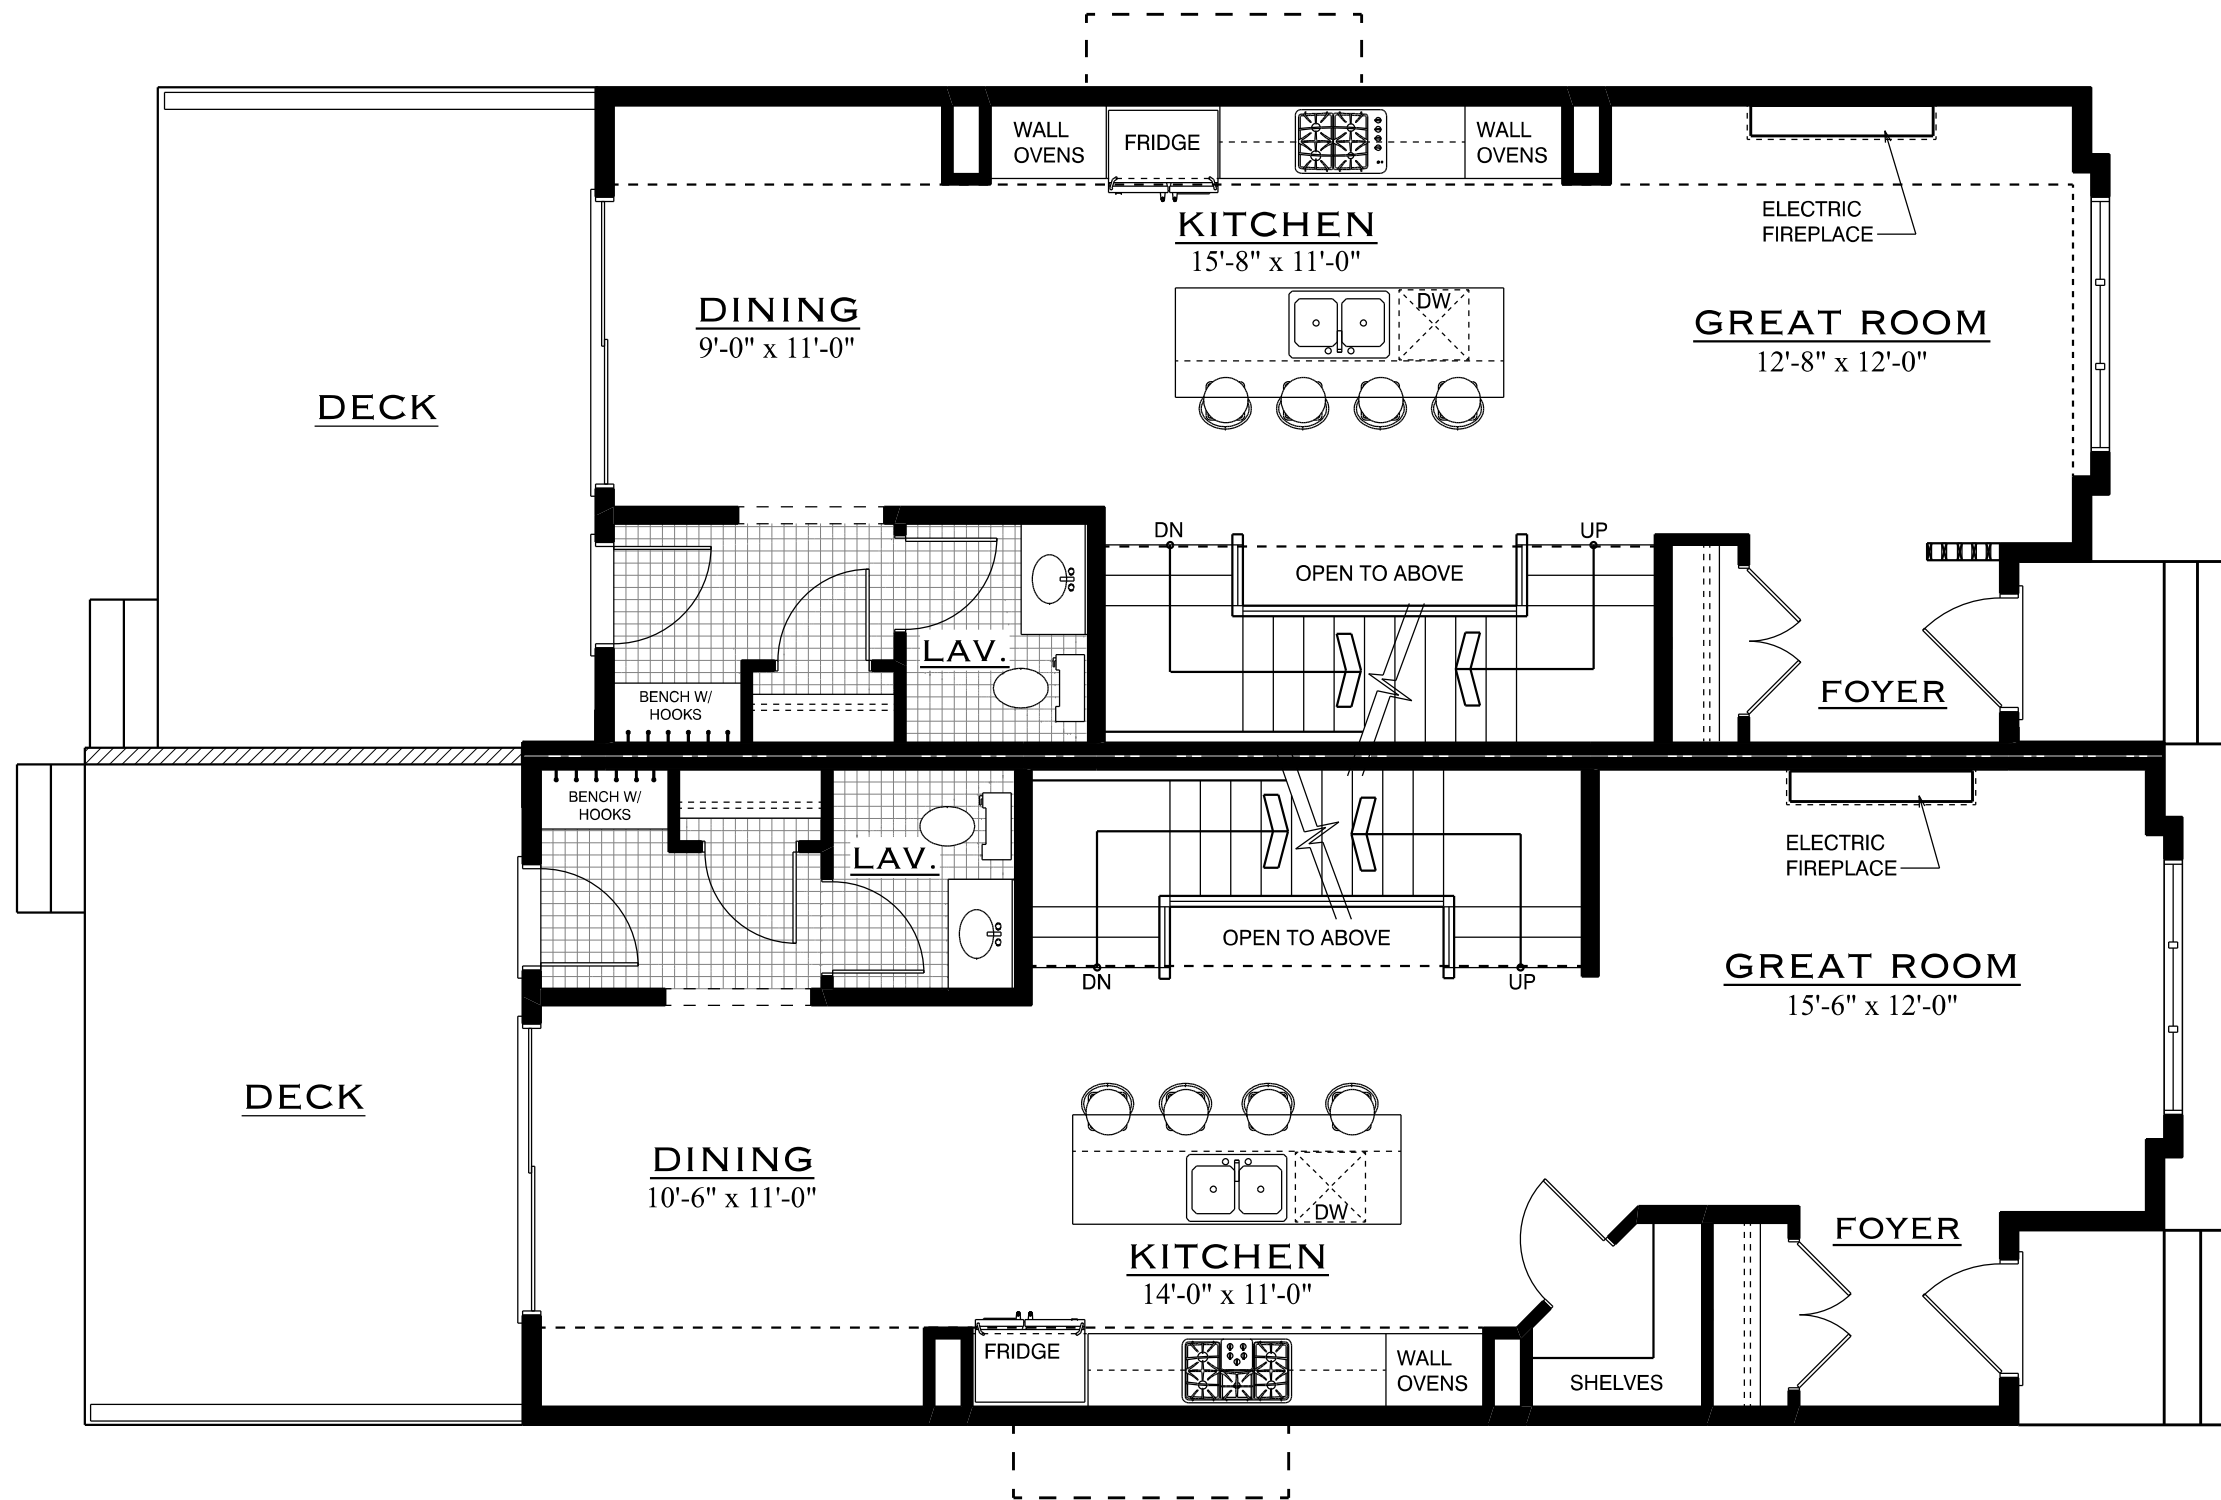

THE BYRON BAY

MAIN FLOOR PLAN

UNIT 2
 MAIN FLOOR - 746 SQ.FT.
 UNIT TOTAL - 2 025 SQ.FT.

UNIT 1
 MAIN FLOOR - 809 SQ.FT.
 UNIT TOTAL - 2 151 SQ.FT.