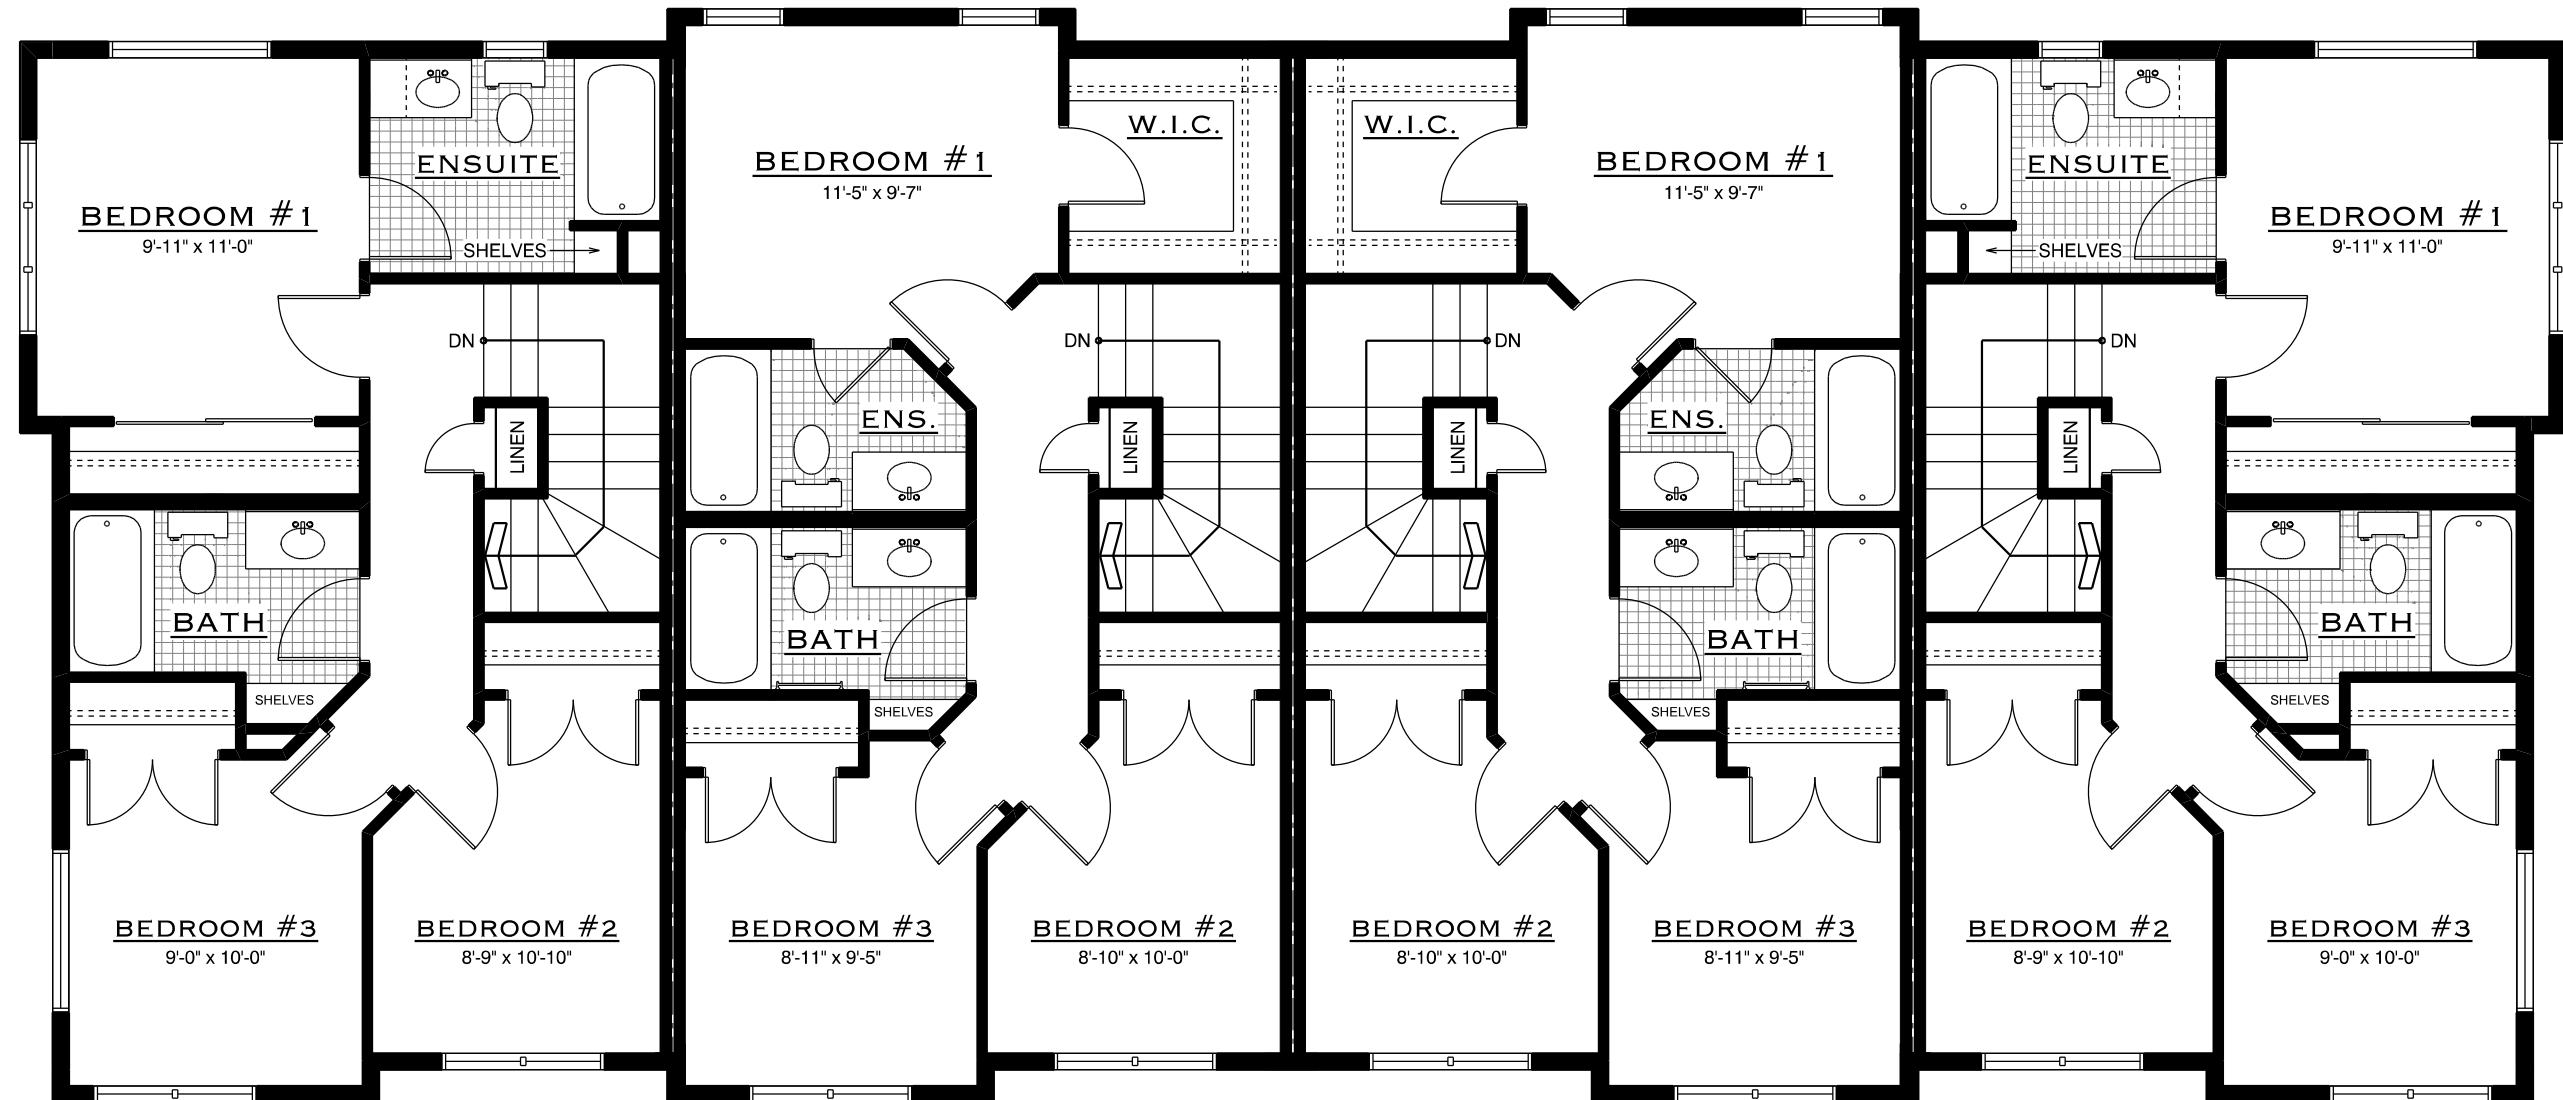

THE BAKERSVILLE

SECOND FLOOR PLAN

UNIT 1 - 562 sq.ft.

UNIT 2 - 558 sq.ft.

UNIT 3 - 558 sq.ft.

UNIT 4 - 562 sq.ft.