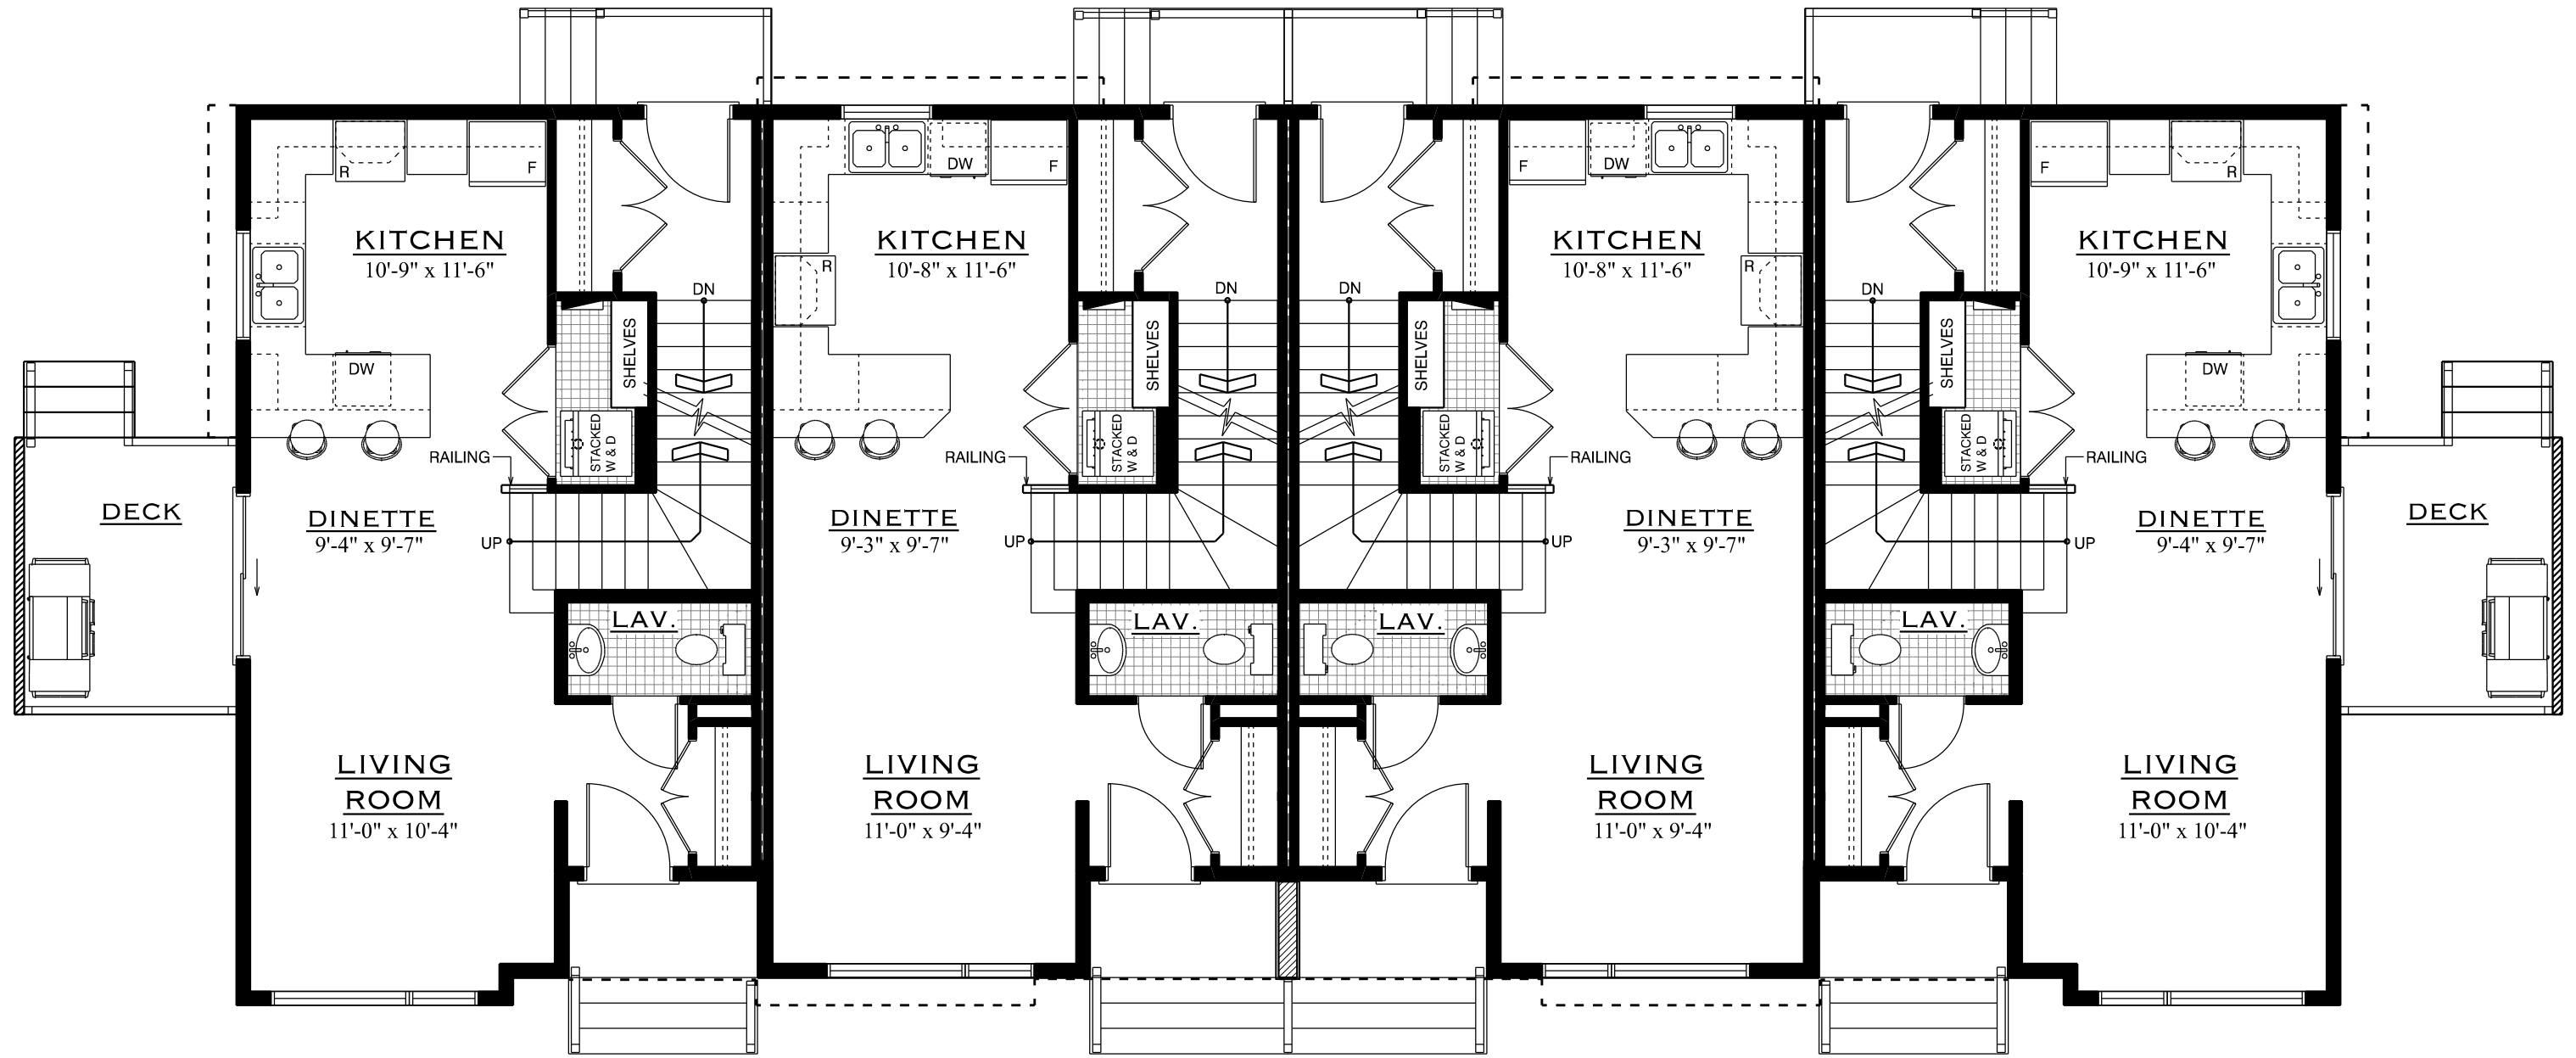

# THE BAKERSVILLE MAIN FLOOR PLAN

UNIT 1 - 585 sq.ft.

UNIT 2 - 573 sq.ft.

UNIT 3 - 573 sq.ft.

UNIT 4 - 585 sq.ft.